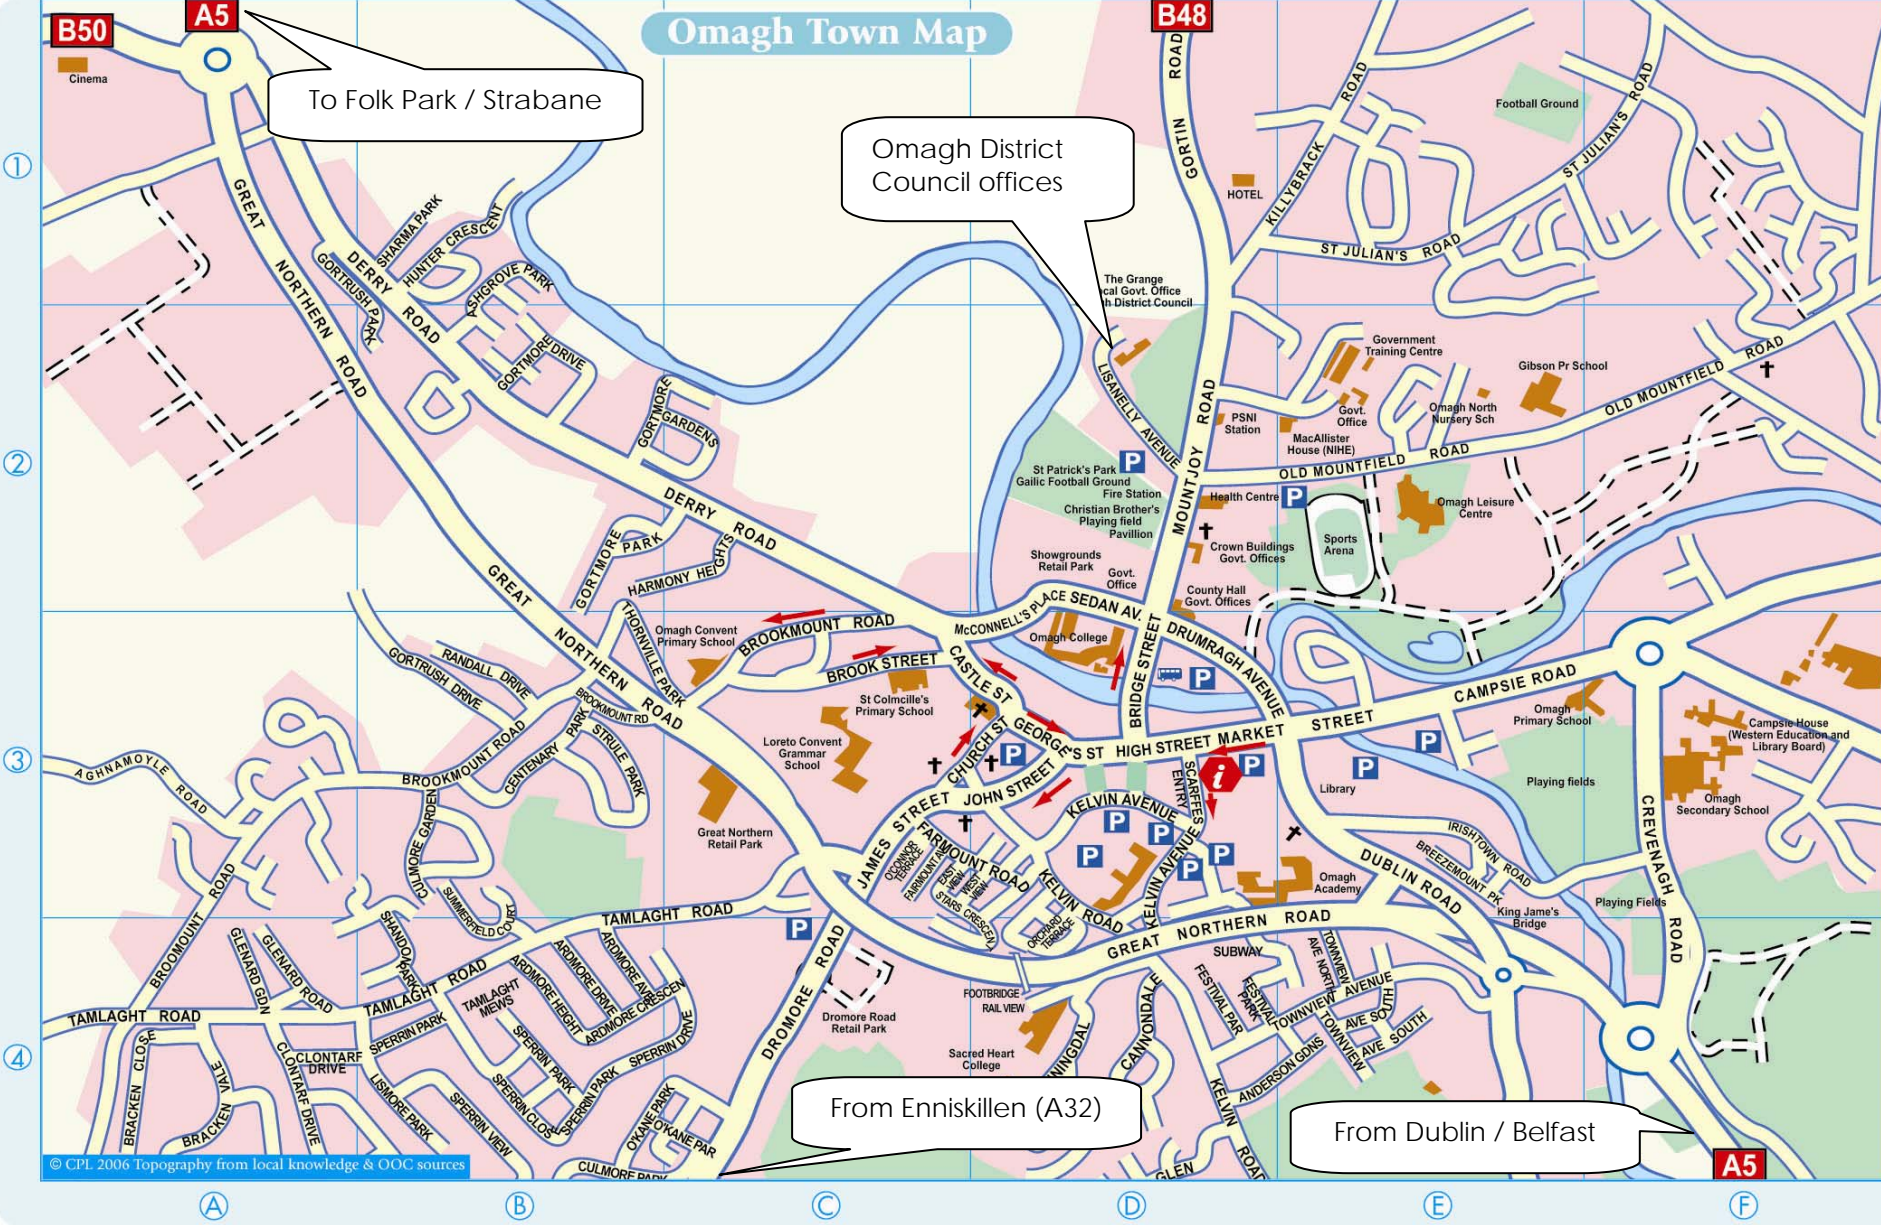

# Omagh Town Map

To Folk Park / Strabane

Omagh District Council offices

From Enniskillen (A32)

From Dublin / Belfast